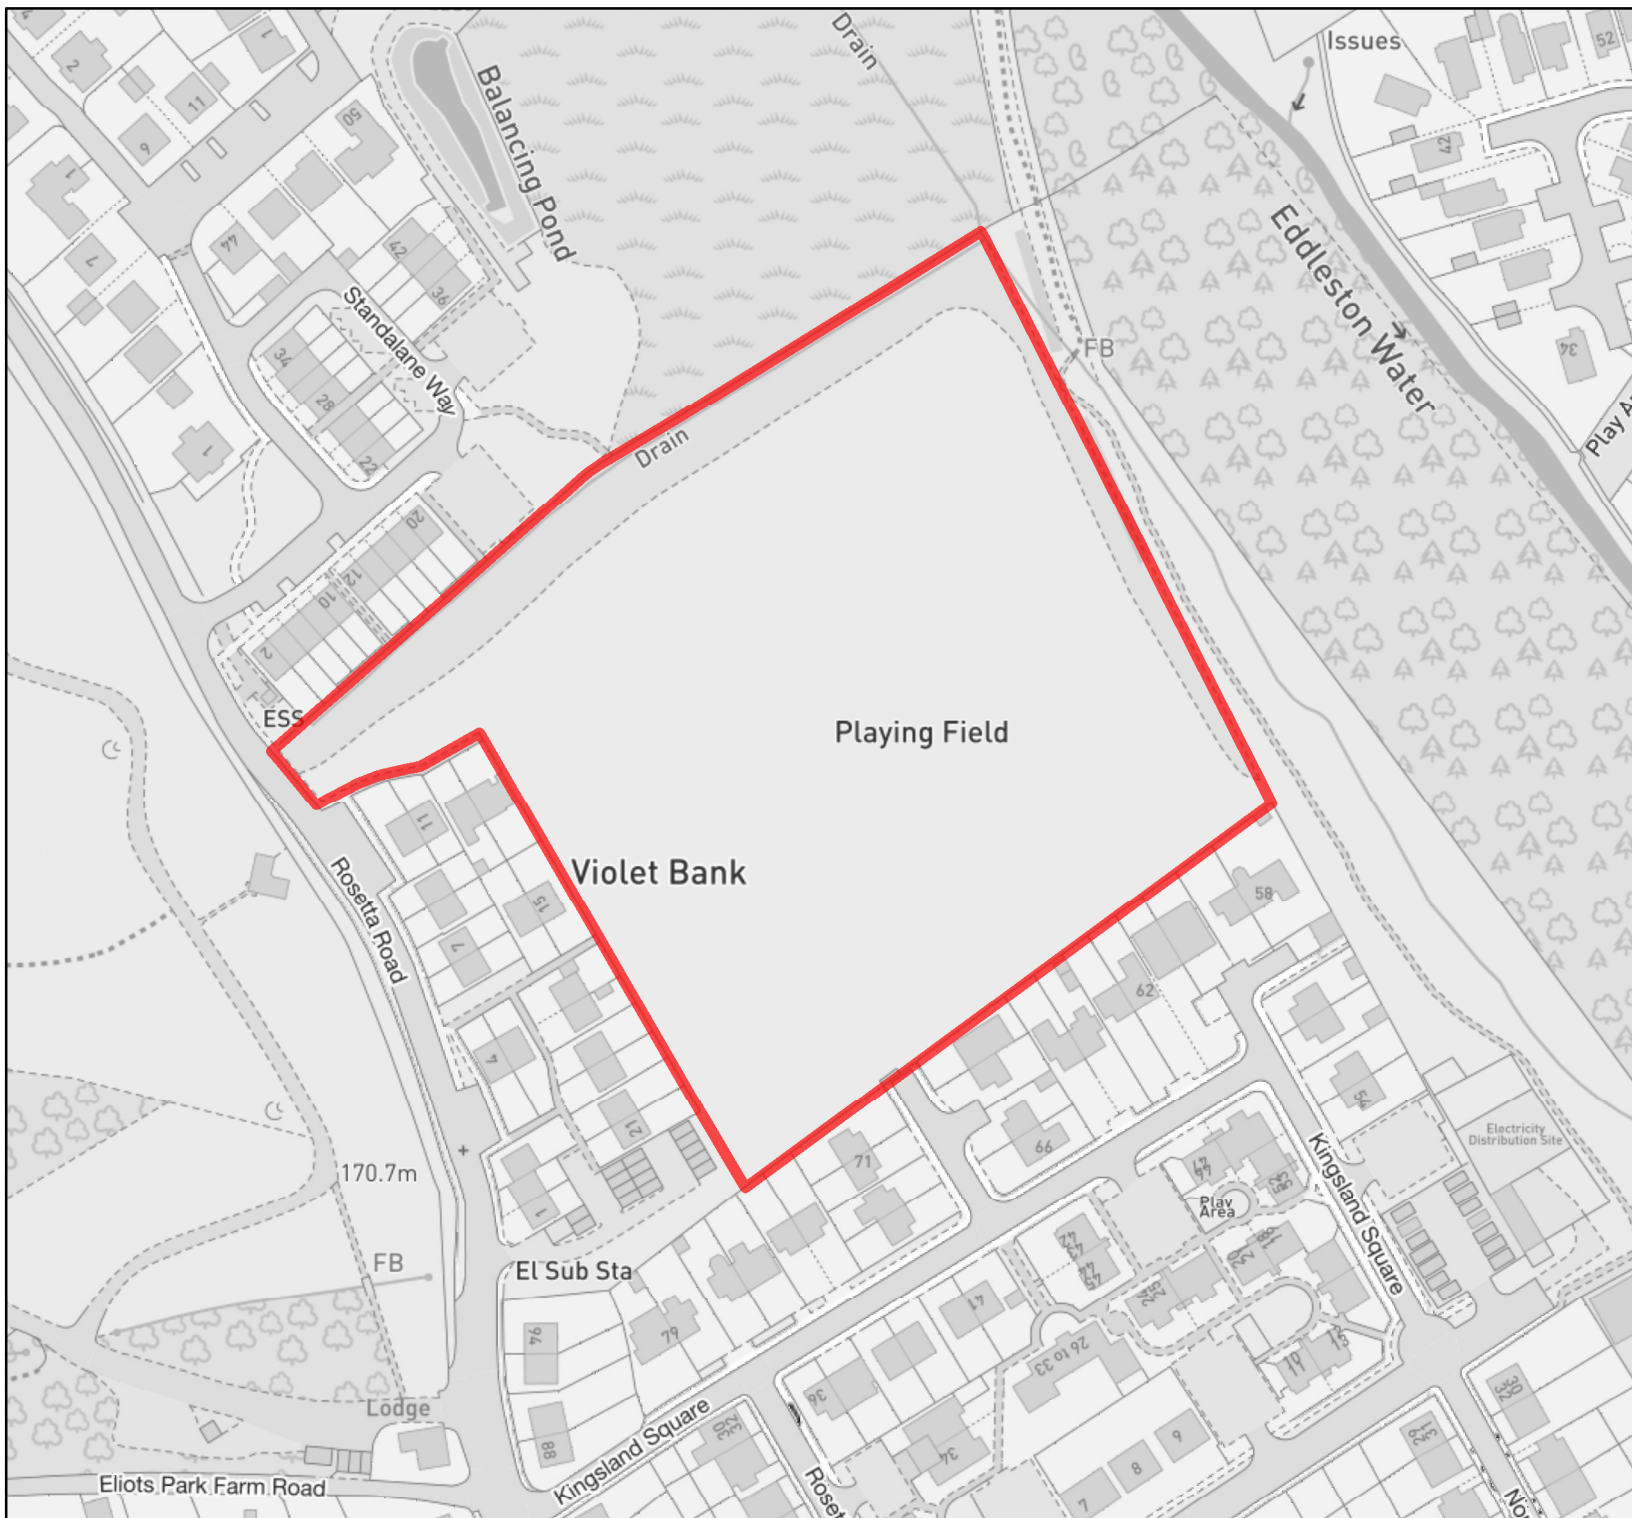

1:1,750

## Playing Field

**Violet Banks Playing Fields  
Rosetta Road  
Peebles**

**Area: 24,458.8 sq m o.t.**

**UPRN: PB017/03**

This map has been prepared by  
Estate Management  
Commercial Services  
Crown Copyright all rights reserved.  
Scottish Borders Council, Licence  
100023423, 2022.